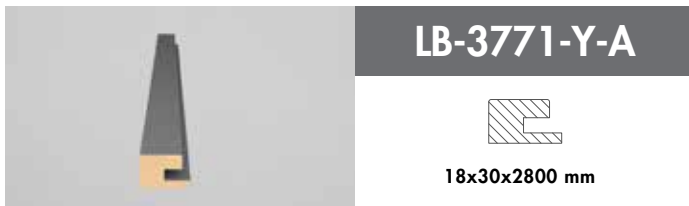

BAŞLANGIÇ VE BİTİŞ PROFİLLERİ

STARTING AND ENDING PROFILES

* Ürünlerimiz, TÜRK PATENT VE MARKA KURUMU tarafından tescillenmiştir.
Our products are registered by TURKISH PATENT AND BRAND INSTITUTION.

LB-2002 Kapama Profili tüm duvar kaplama ve dekorasyon profilleriyle uyumludur.
LB-2002 Closing Profile is compatible with all wall and decoration profiles.