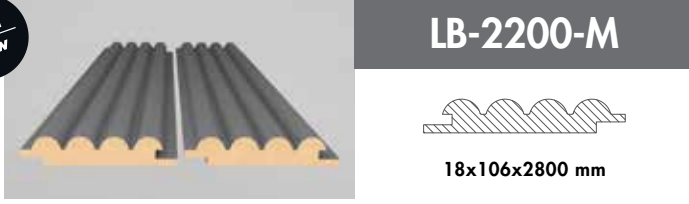

DUVAR KAPLAMA VE DEKORASYON PROFİLLERİ

WALL AND DECORATION PROFILES

Yeni
New

Yeni
New

Yeni
New

AKUSTİK/
ACOUSTIC

* LB-3771 ile LB-3771-Y arasındaki tek fark profillerin birleşim noktalarıdır. Kavisli alanlarda kanal yapısının esnekliği sebebi ile LB-3771 kullanımı tavsiye edilir. Düz yüzeylerde ise LB-3771-Y ürününün kullanımı önerilmektedir.

* The only difference between LB-3771 and LB-3771-Y is in the joint points of the profiles. Due to the flexibility of the channel structure in curved areas, the use of LB-3771 is recommended. For flat surfaces, the LB-3771-Y product is suggested.