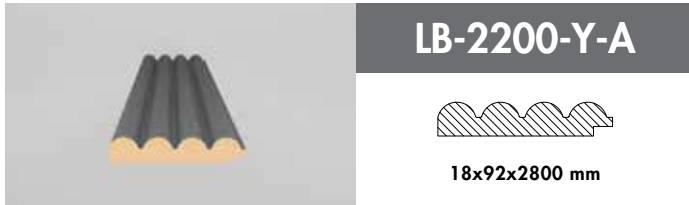

BAŞLANGIÇ VE BİTİŞ PROFİLLERİ

STARTING AND ENDING PROFILES

* Ürünlerimiz, TÜRK PATENT VE MARKA KURUMU tarafından tescillenmiştir.
Our products are registered by TURKISH PATENT AND BRAND INSTITUTION.

LB-2002 Kapama Profili tüm duvar kaplama ve dekorasyon profilleriyle uyumludur.
LB-2002 Closing Profile is compatible with all wall and decoration profiles.