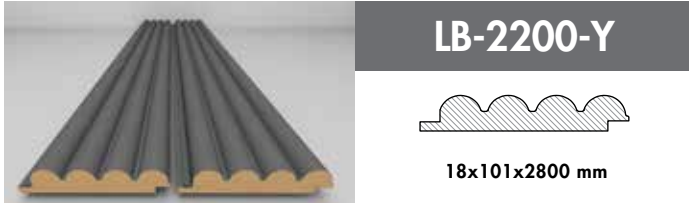

DUVAR KAPLAMA VE DEKORASYON PROFİLLERİ

WALL AND DECORATION PROFILES

Yeni
New

Yeni
New

Yeni
New

AKUSTİK/
ACOUSTIC

* LB-3771 ile LB-3771-Y arasındaki tek fark profillerin birleşim noktalarıdır. Kavisli alanlarda kanal yapısının esnekliği sebebi ile LB-3771 kullanımı tavsiye edilir. Düz yüzeylerde ise LB-3771-Y ürününün kullanımı önerilmektedir.

* The only difference between LB-3771 and LB-3771-Y is in the joint points of the profiles. Due to the flexibility of the channel structure in curved areas, the use of LB-3771 is recommended. For flat surfaces, the LB-3771-Y product is suggested.