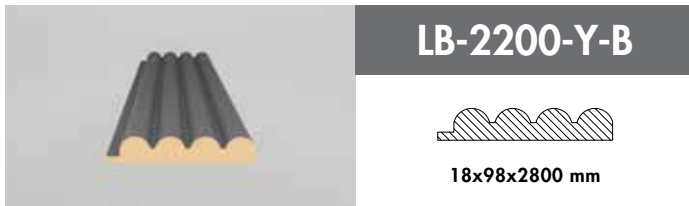

BAŞLANGIÇ VE BİTİŞ PROFİLLERİ

STARTING AND ENDING PROFILES

* Ürünlerimiz, TÜRK PATENT VE MARKA KURUMU tarafından tescillenmiştir.
Our products are registered by TURKISH PATENT AND BRAND INSTITUTION.

LB-2002 Kapama Profili tüm duvar kaplama ve dekorasyon profilleriyle uyumludur.
LB-2002 Closing Profile is compatible with all wall and decoration profiles.