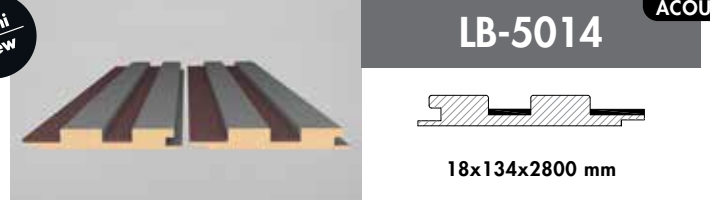

AKUSTİK/
ACOUSTIC

* LB-3771 ile LB-3771-Y arasındaki tek fark profillerin birleşim noktalarıdır. Kavisli alanlarda kanal yapısının esnekliği sebebi ile LB-3771 kullanımı tavsiye edilir. Düz yüzeylerde ise LB-3771-Y ürününün kullanımı önerilmektedir.

* The only difference between LB-3771 and LB-3771-Y is in the joint points of the profiles. Due to the flexibility of the channel structure in curved areas, the use of LB-3771 is recommended. For flat surfaces, the LB-3771-Y product is suggested.